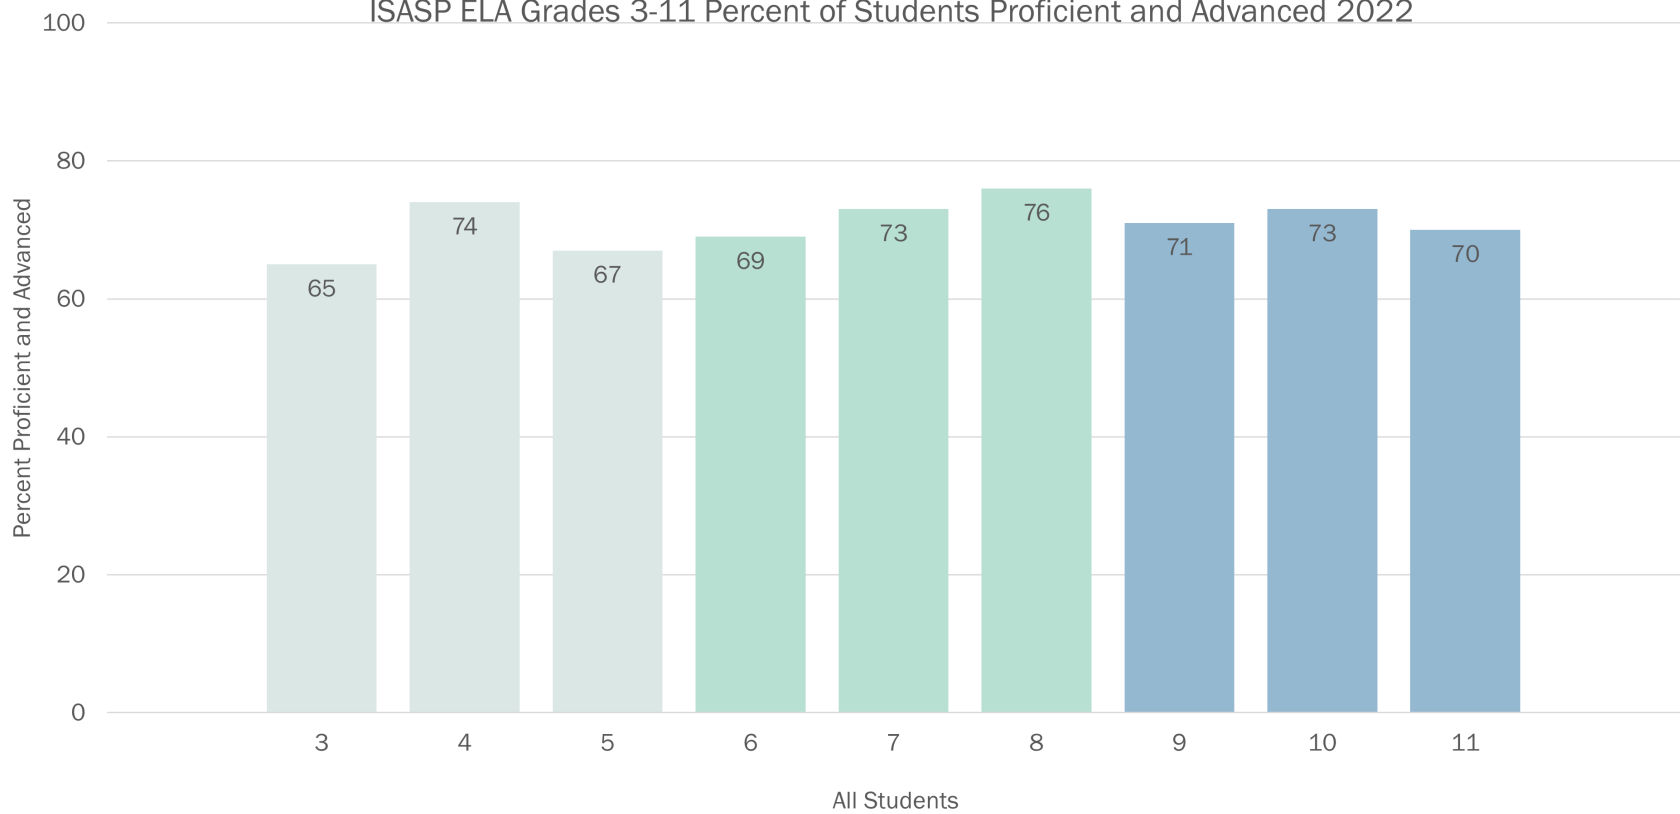

ISASP Spring 2022 State Level Results

Performance by Demographic
Groups

ISASP ELA Grades 3-11 Percent of Students Proficient and Advanced 2022

Percent of Iowa Students Proficient and Advanced for Grades 3 to 11