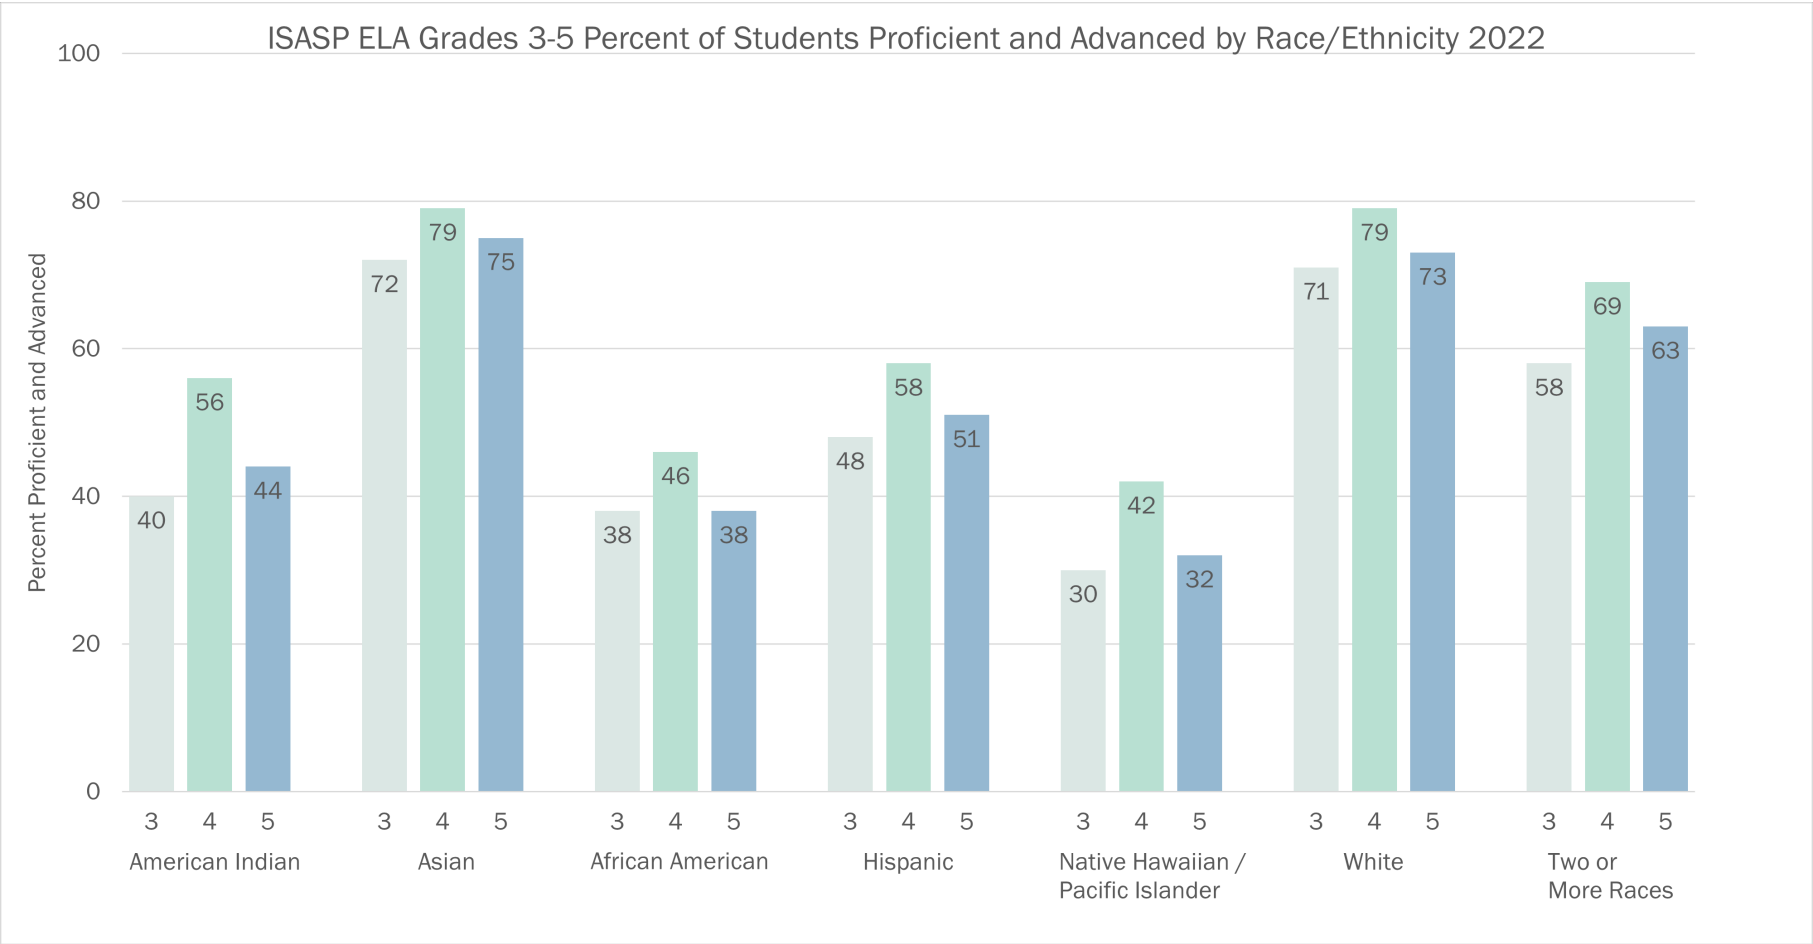

- English Language Arts (ELA)

Percent of Iowa Students Proficient and Advanced for Grades 3 to 11

- Mathematics

Percent of Iowa Students Proficient and Advanced for Grades 5, 8 and 10

- Science

Percent of Iowa Students Proficient and Advanced for Grades 3 to 5