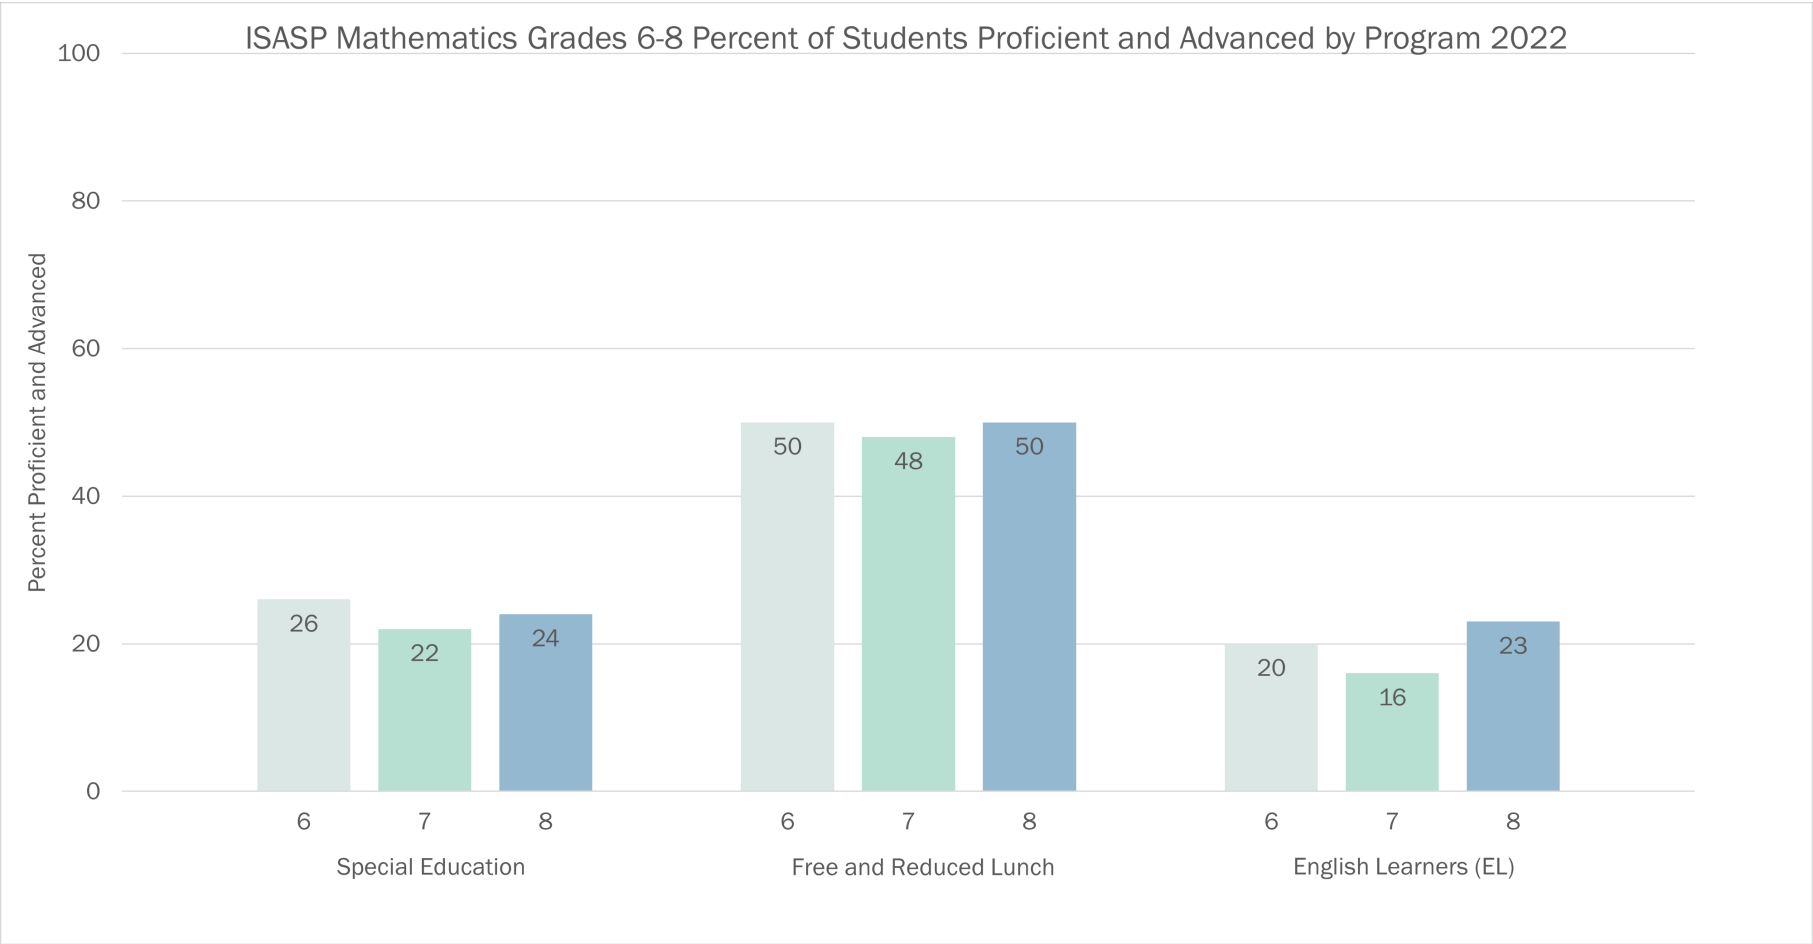

- English Language Arts (ELA)

Percent of Iowa Students Proficient and Advanced for Grades 3 to 5

■ **Mathematics**

Percent of Iowa Students Proficient and Advanced for Grades 6 to 8

- English Language Arts (ELA)