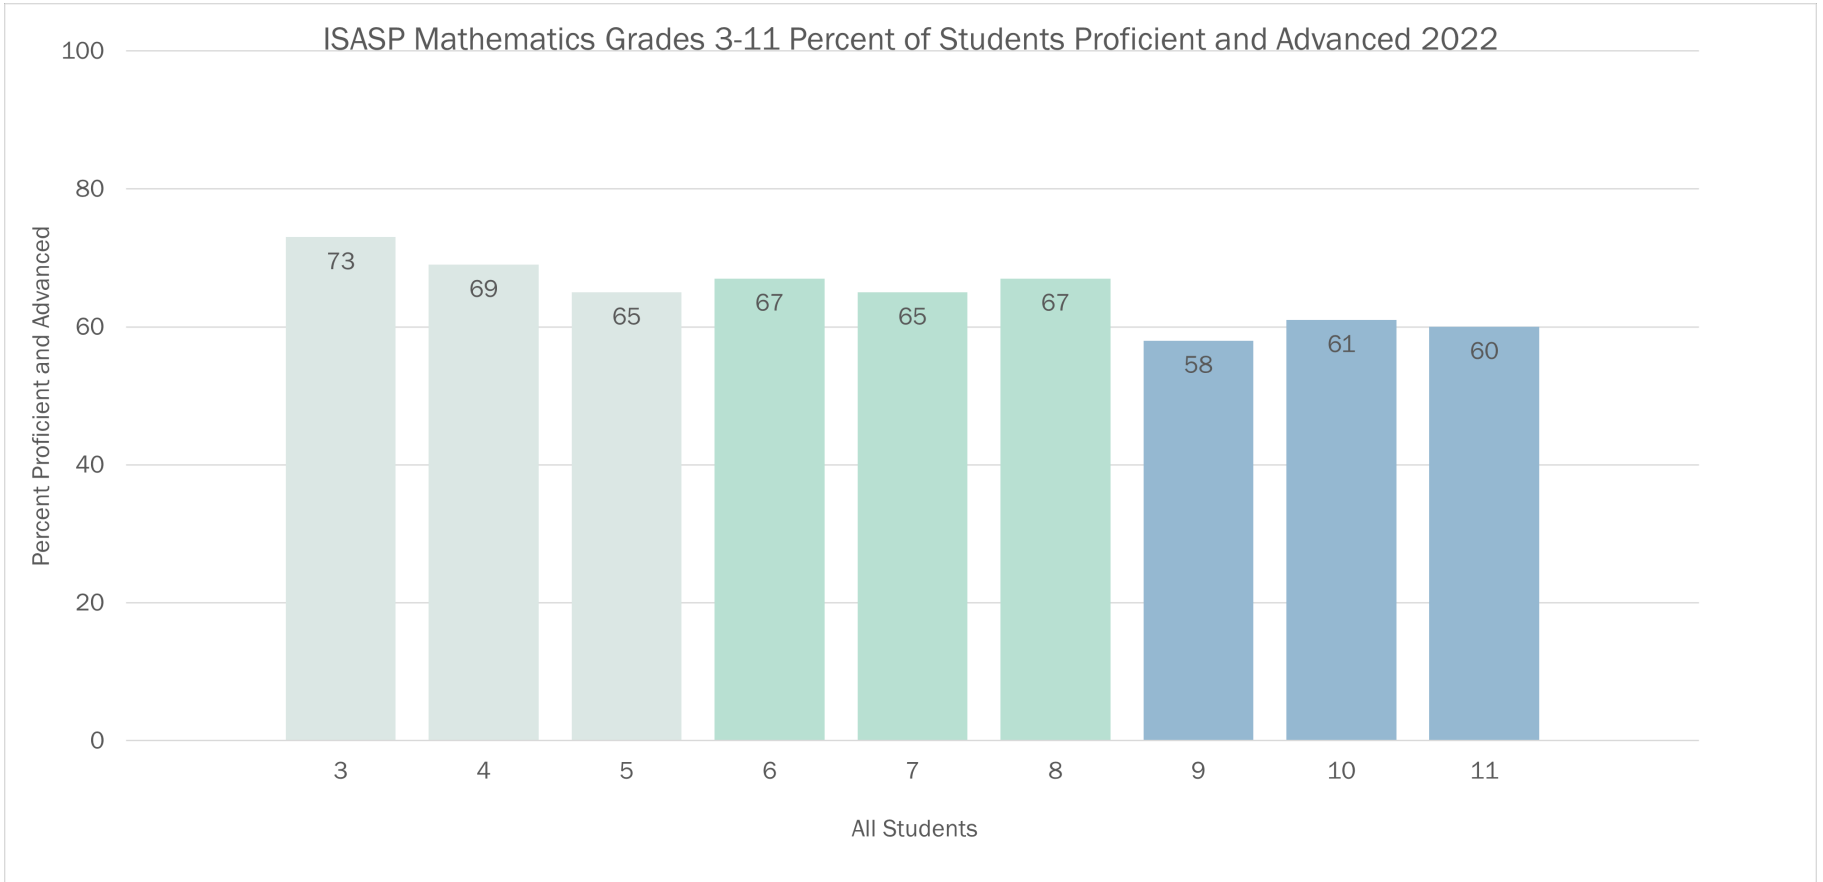

Percent of Iowa Students Proficient and Advanced for Grades 3 to 11

- Mathematics