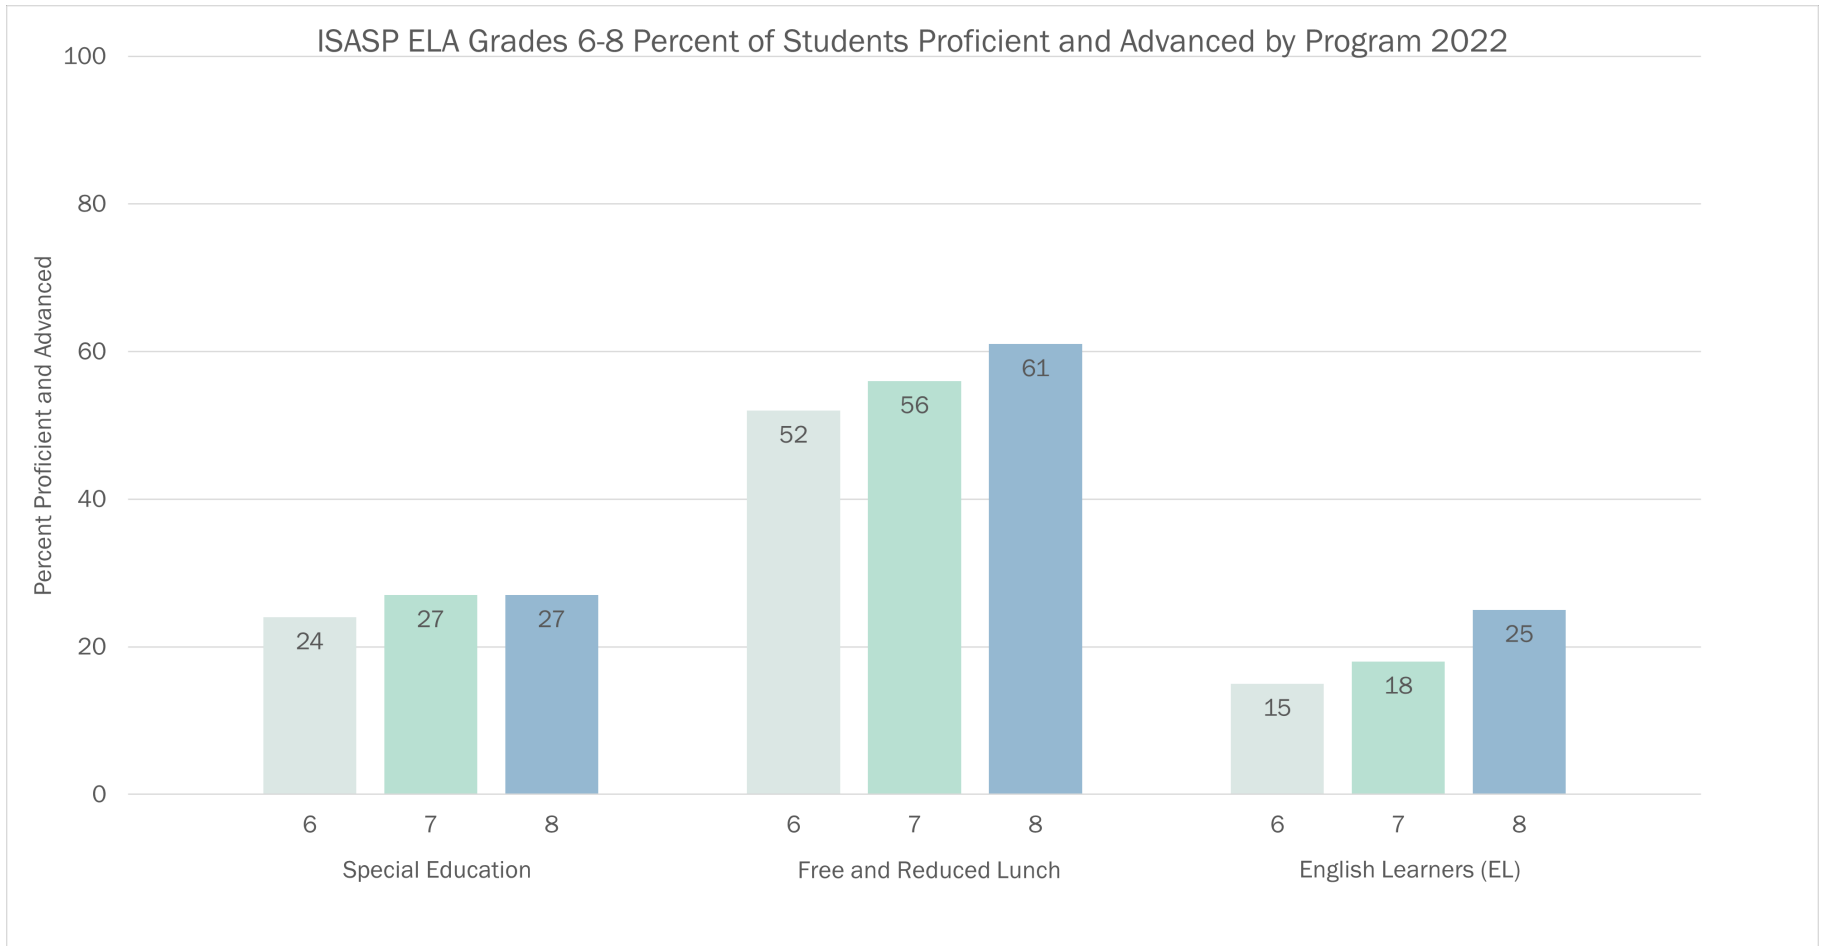

Percent of Iowa Students Proficient and Advanced for Grades 6 to 8

- English Language Arts (ELA)