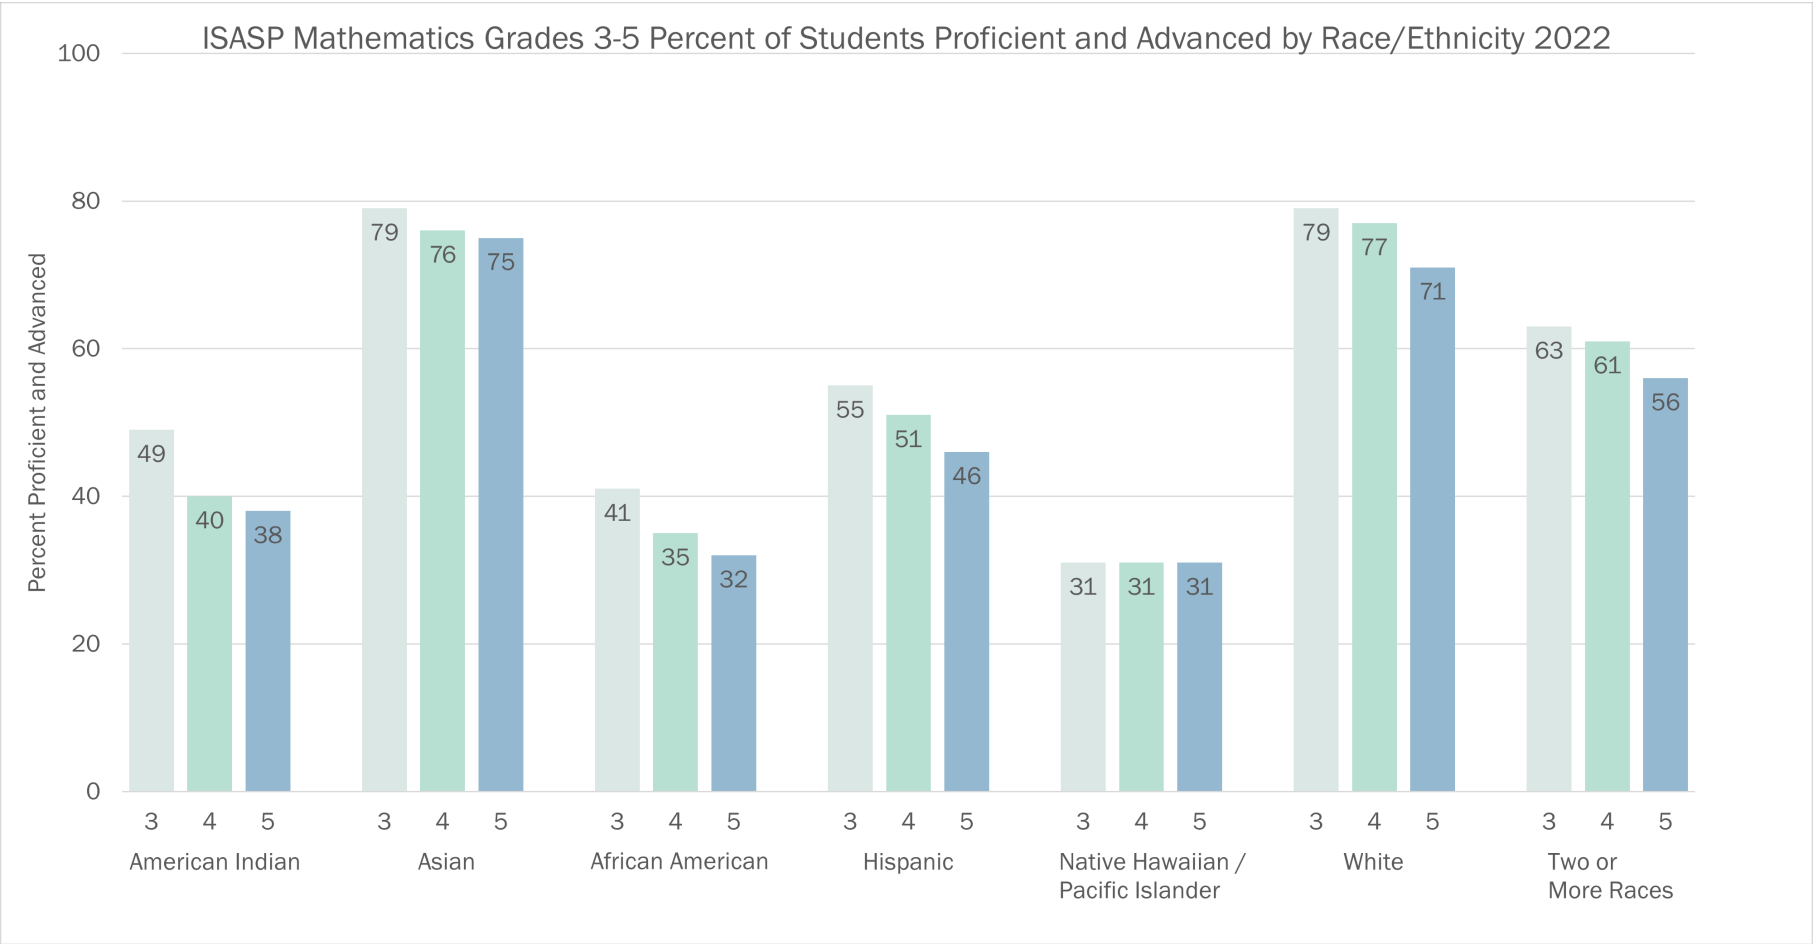

Percent of Iowa Students Proficient and Advanced for Grades 3 to 5

- Mathematics