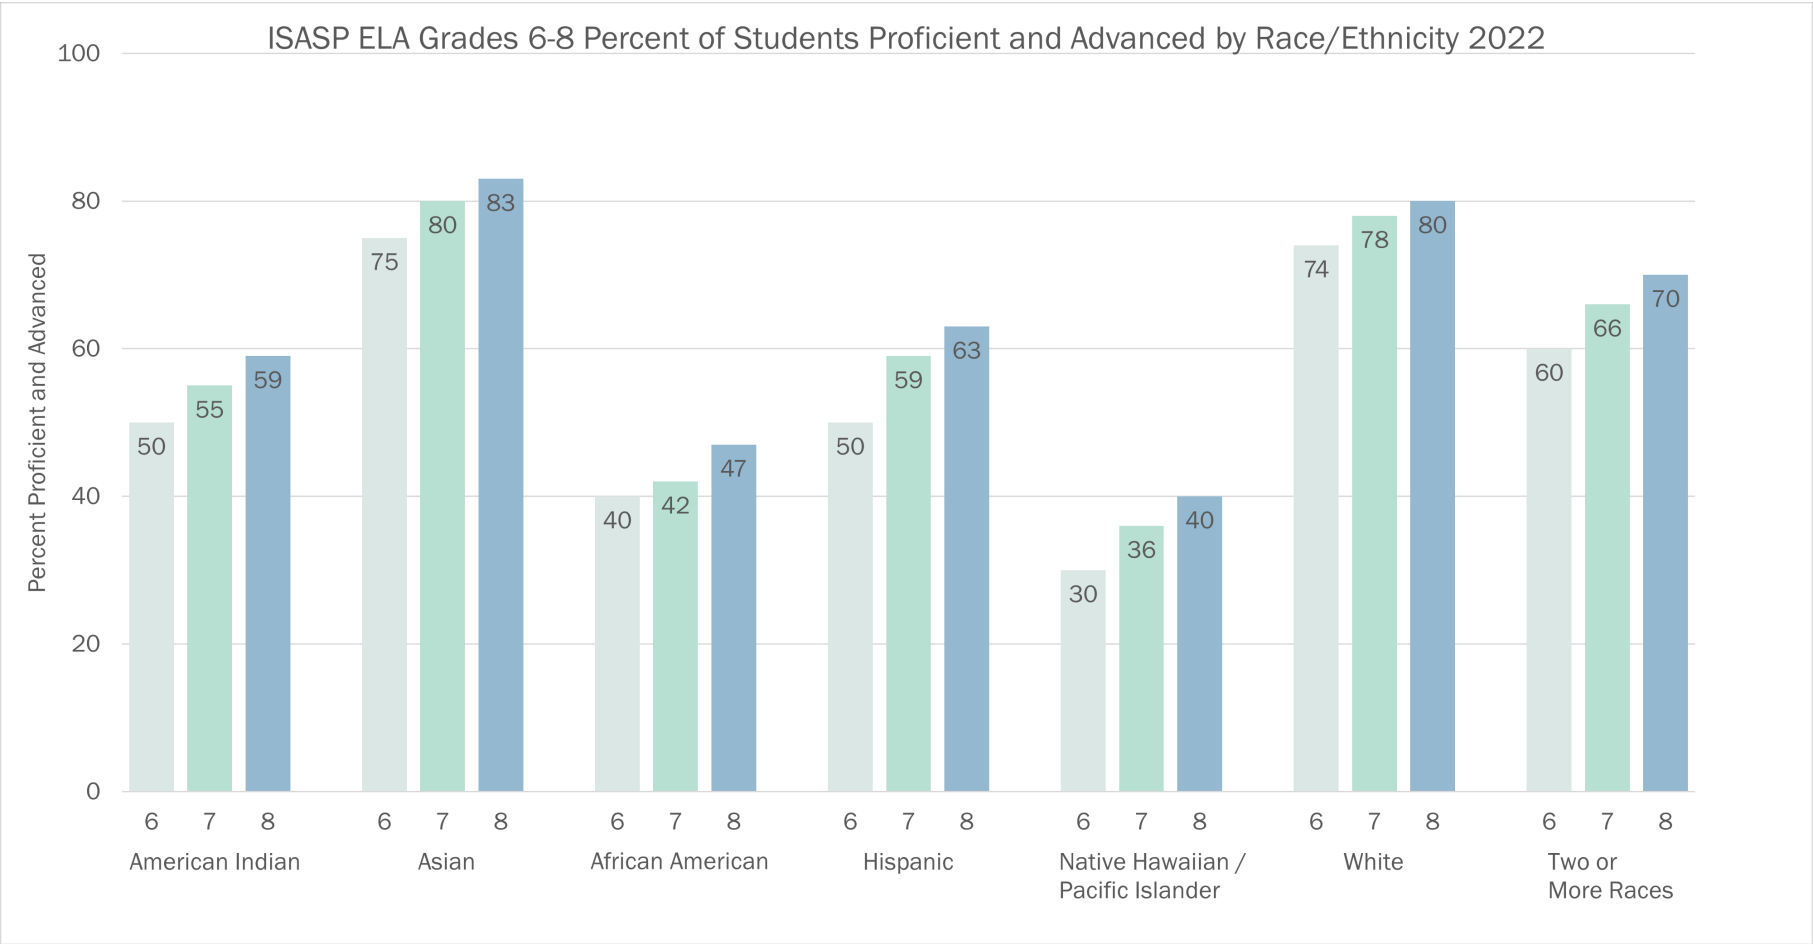

Percent of Iowa Students Proficient and Advanced for Grades 6 to 8

- **English Language Arts (ELA)**